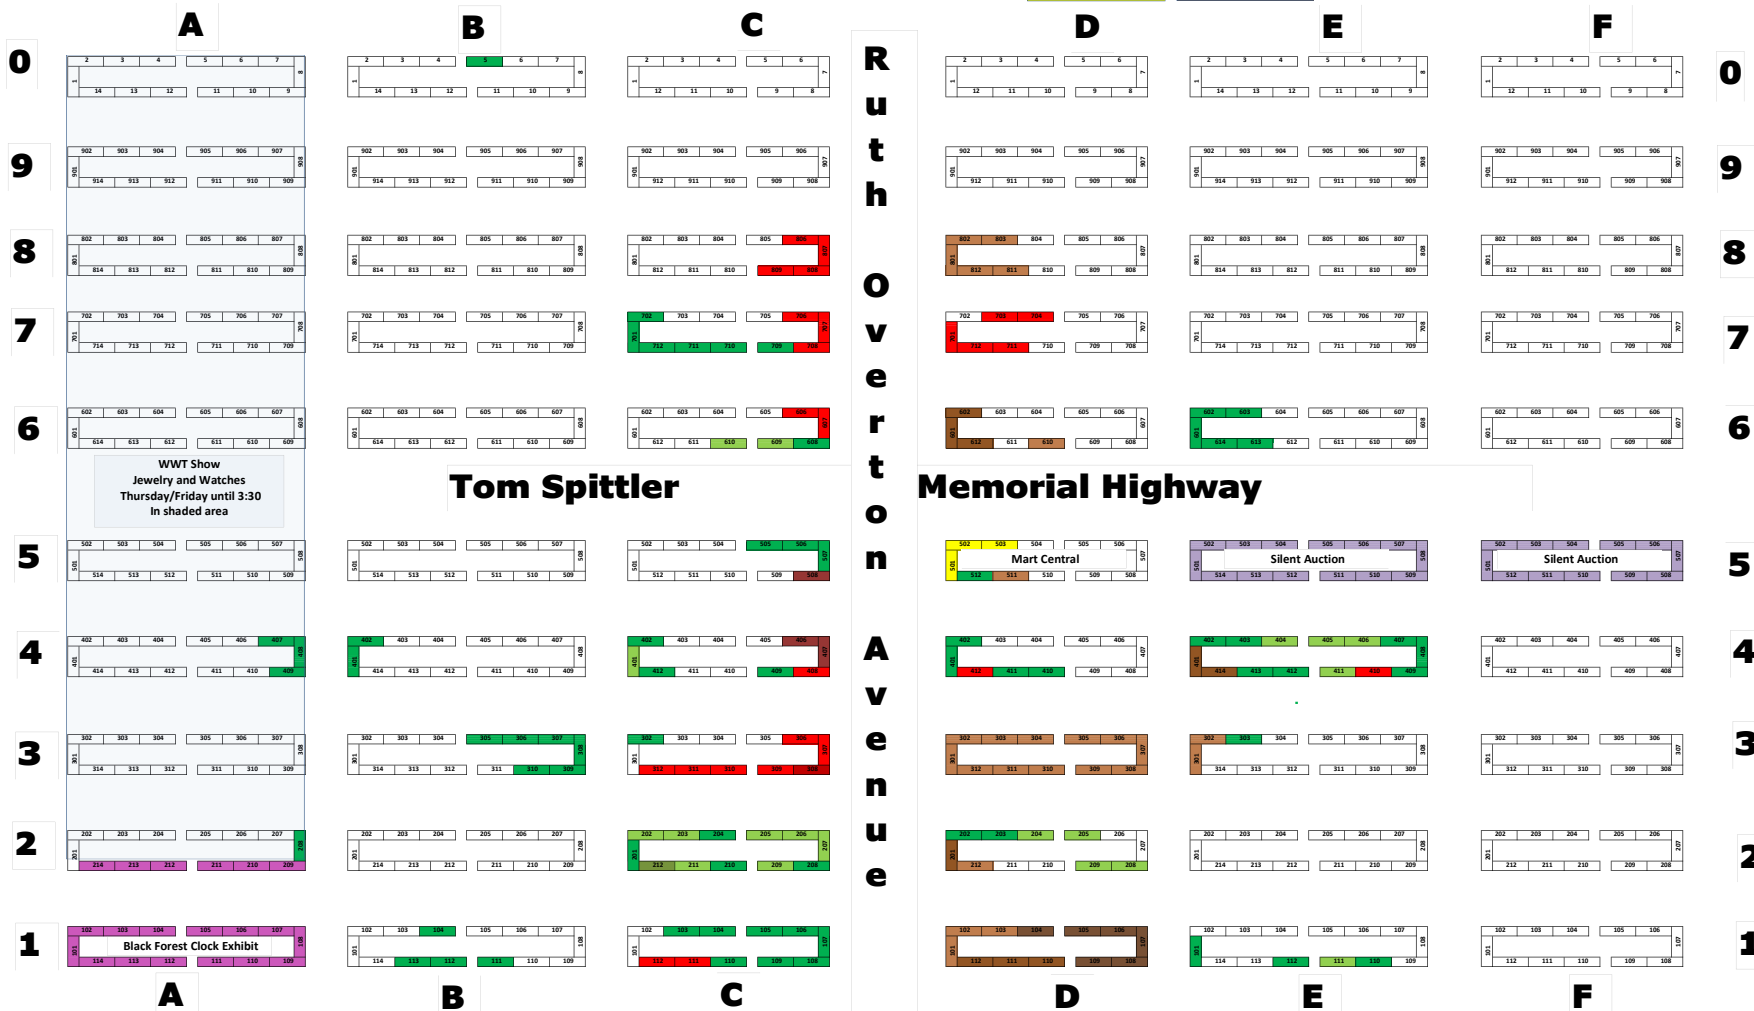

NAWCC 2020 National Convention - Dayton Ohio Convention Center

Mart Table Map

Color Legend

Silent Auction	Sold Clocks	Sold Watches	Sold General
Mart Central	Sold clocks	Sold Watches	Sold General

This diagram is to scale and when enlarged enough, the 6" squares in the background are visible.

The tables are 8' x 30"
Aisles between A, B, etc. are 10'
Aisles between 1, 2, etc. are 15'

Ruth Overton and Tom Spittler are 30' wide.

Columns A, B and E are 53' wide
Columns C, D, and F are 45' wide

1, 2, 3, ... are 10.5' wide.

8' x 15 aisles + 30 is 150 feet top to bottom
(53' + 45') x 3 + 30 is 324 feet left to right

Room 102 is 264 x 178 feet
Room 101-102 is 384 x 178 feet

Mart Room Entrance