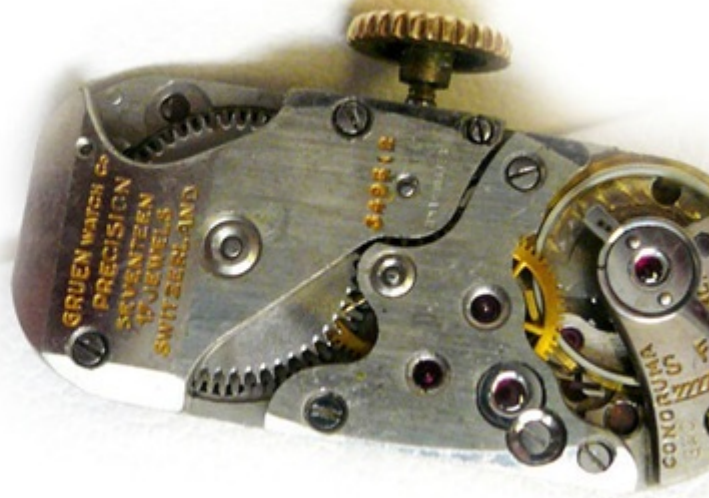

3) [Front.jpg](#), downloaded 957 times