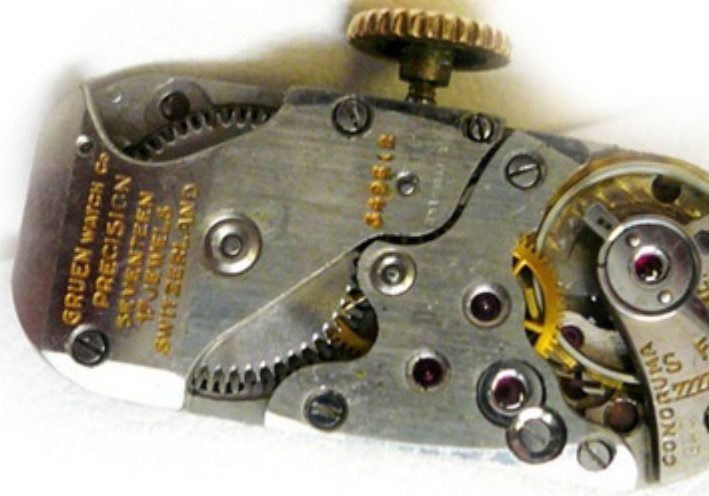

3) [Front.jpg](#), downloaded 2368 times