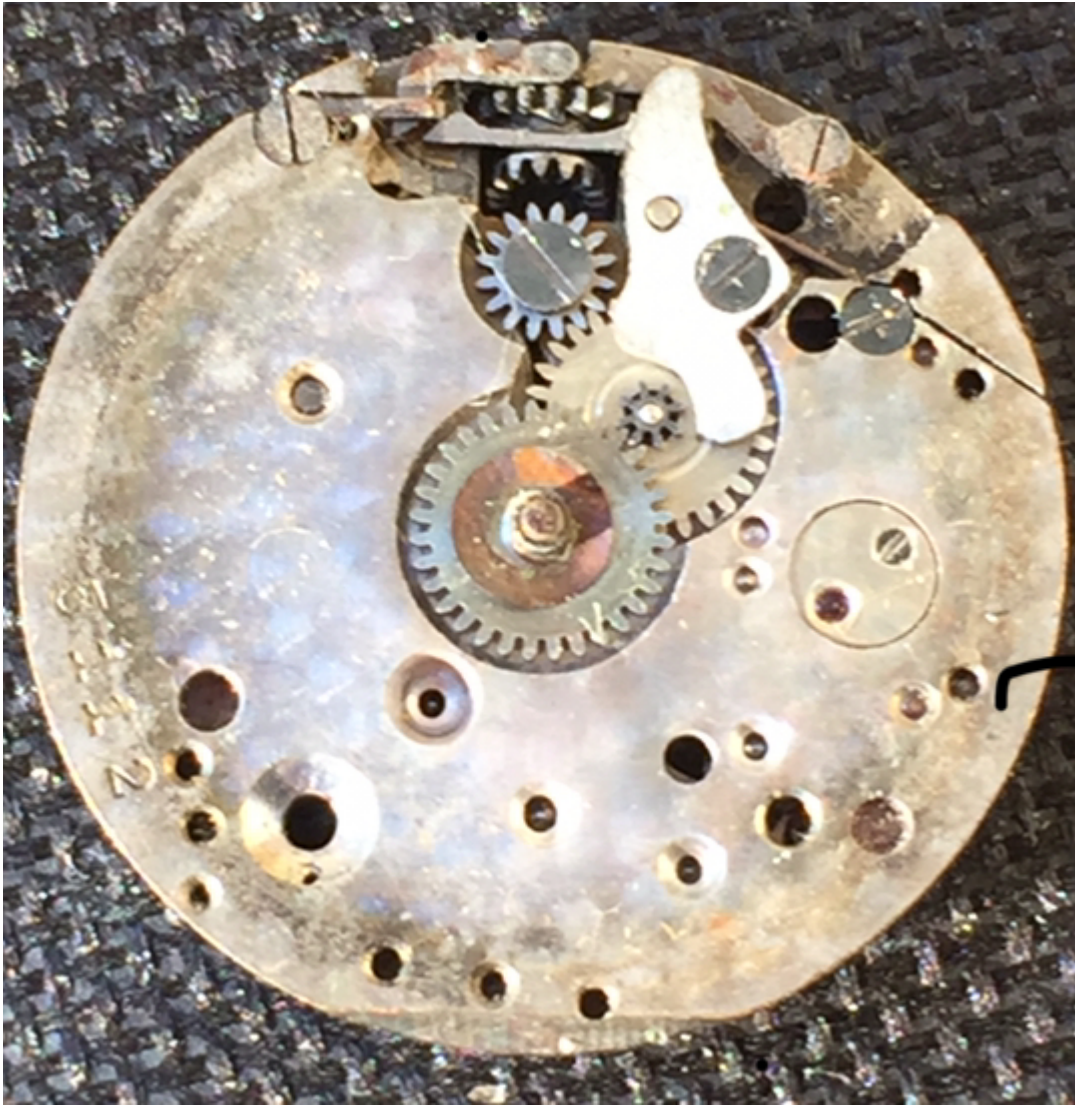

---

Subject: Caliber 812 - 10''' (also shown as 9 3/4''') Aegler Rebberg  
Lepine (OF)

Posted by [Case](#) on Tue, 16 Jun 2020 12:43:10 GMT

[View Forum Message](#) <> [Reply to Message](#)

---

This example ca late 1921 or early 1922, after Rebberg stamp disappeared.

Edit: this movement actually measures 10L. As Barney highlights below, later references (post-1926) begin referring to it as 9.75L.

---

### File Attachments

1) [D902C89E-EC60-4469-8A65-AE9F1C54F257.jpeg](#), downloaded 1013 times

2) [7E60B918-F198-46EA-8EE6-E20F77B3EB7E.jpeg](#), downloaded 1062 times

3) [38394381-3CC3-4B8C-9108-62DB140C5742.jpeg](#), downloaded 1022 times

4) [900C12C7-52BF-4788-9F0F-C0B26F411E21.jpeg](#), downloaded 995 times

5) [40603508-421B-458D-9C12-D412B096A066.jpeg](#), downloaded 984 times