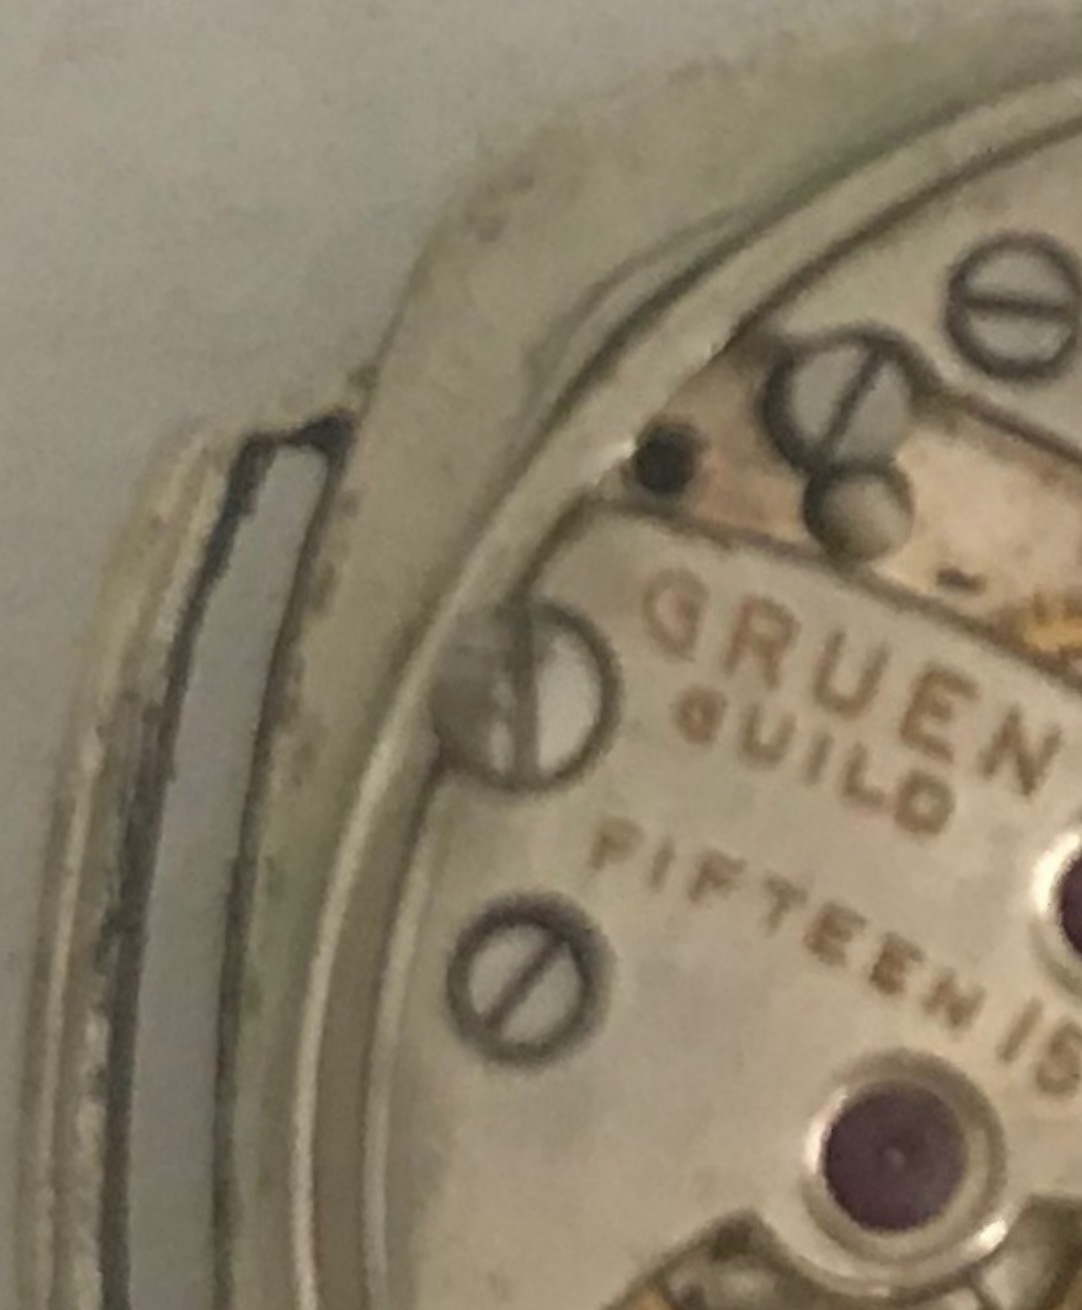

GRUEN
GUILD

FIFTEEN IS