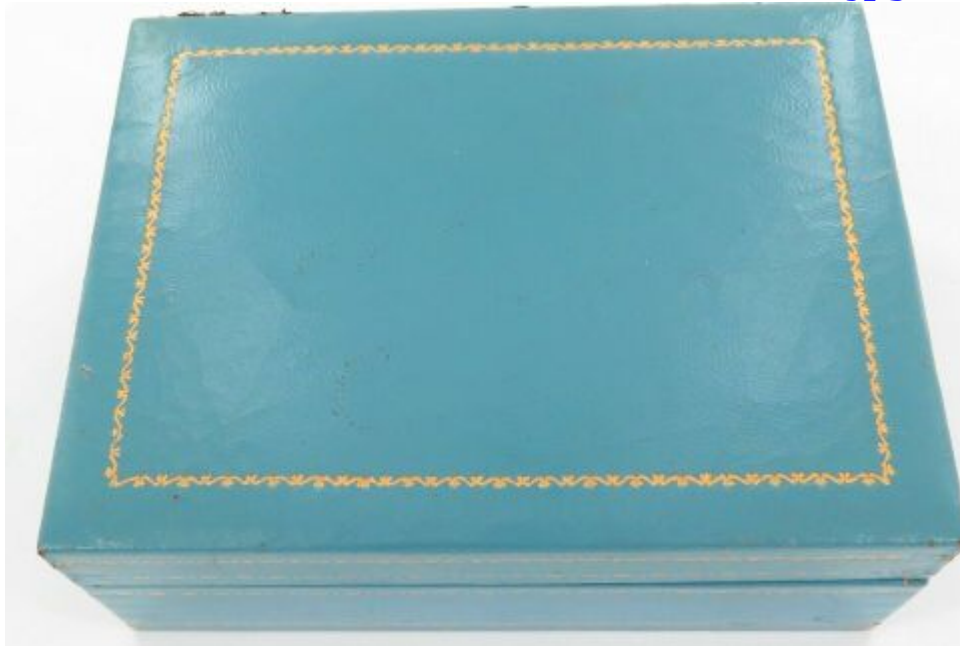

Subject: Re: Early 1950's Ladies Display Box
Posted by [Ephemerald](#) on Fri, 05 Feb 2021 20:19:22 GMT
[View Forum Message](#) <> [Reply to Message](#)

Hi Jenneke, curious as to your thoughts, do you think that this box is ladies or gents?
I always thought it was for a ladies watch bc Gruen used this colour on other ladies boxes...

It is an exact match to my exclusive creation box except in colour.

File Attachments

1) [s-11600-980__20386.1574212083 (1).jpg](#), downloaded 840 times

2) [s-11600-977__06135.1574213569 (1) (1).jpg](#), downloaded 844 times