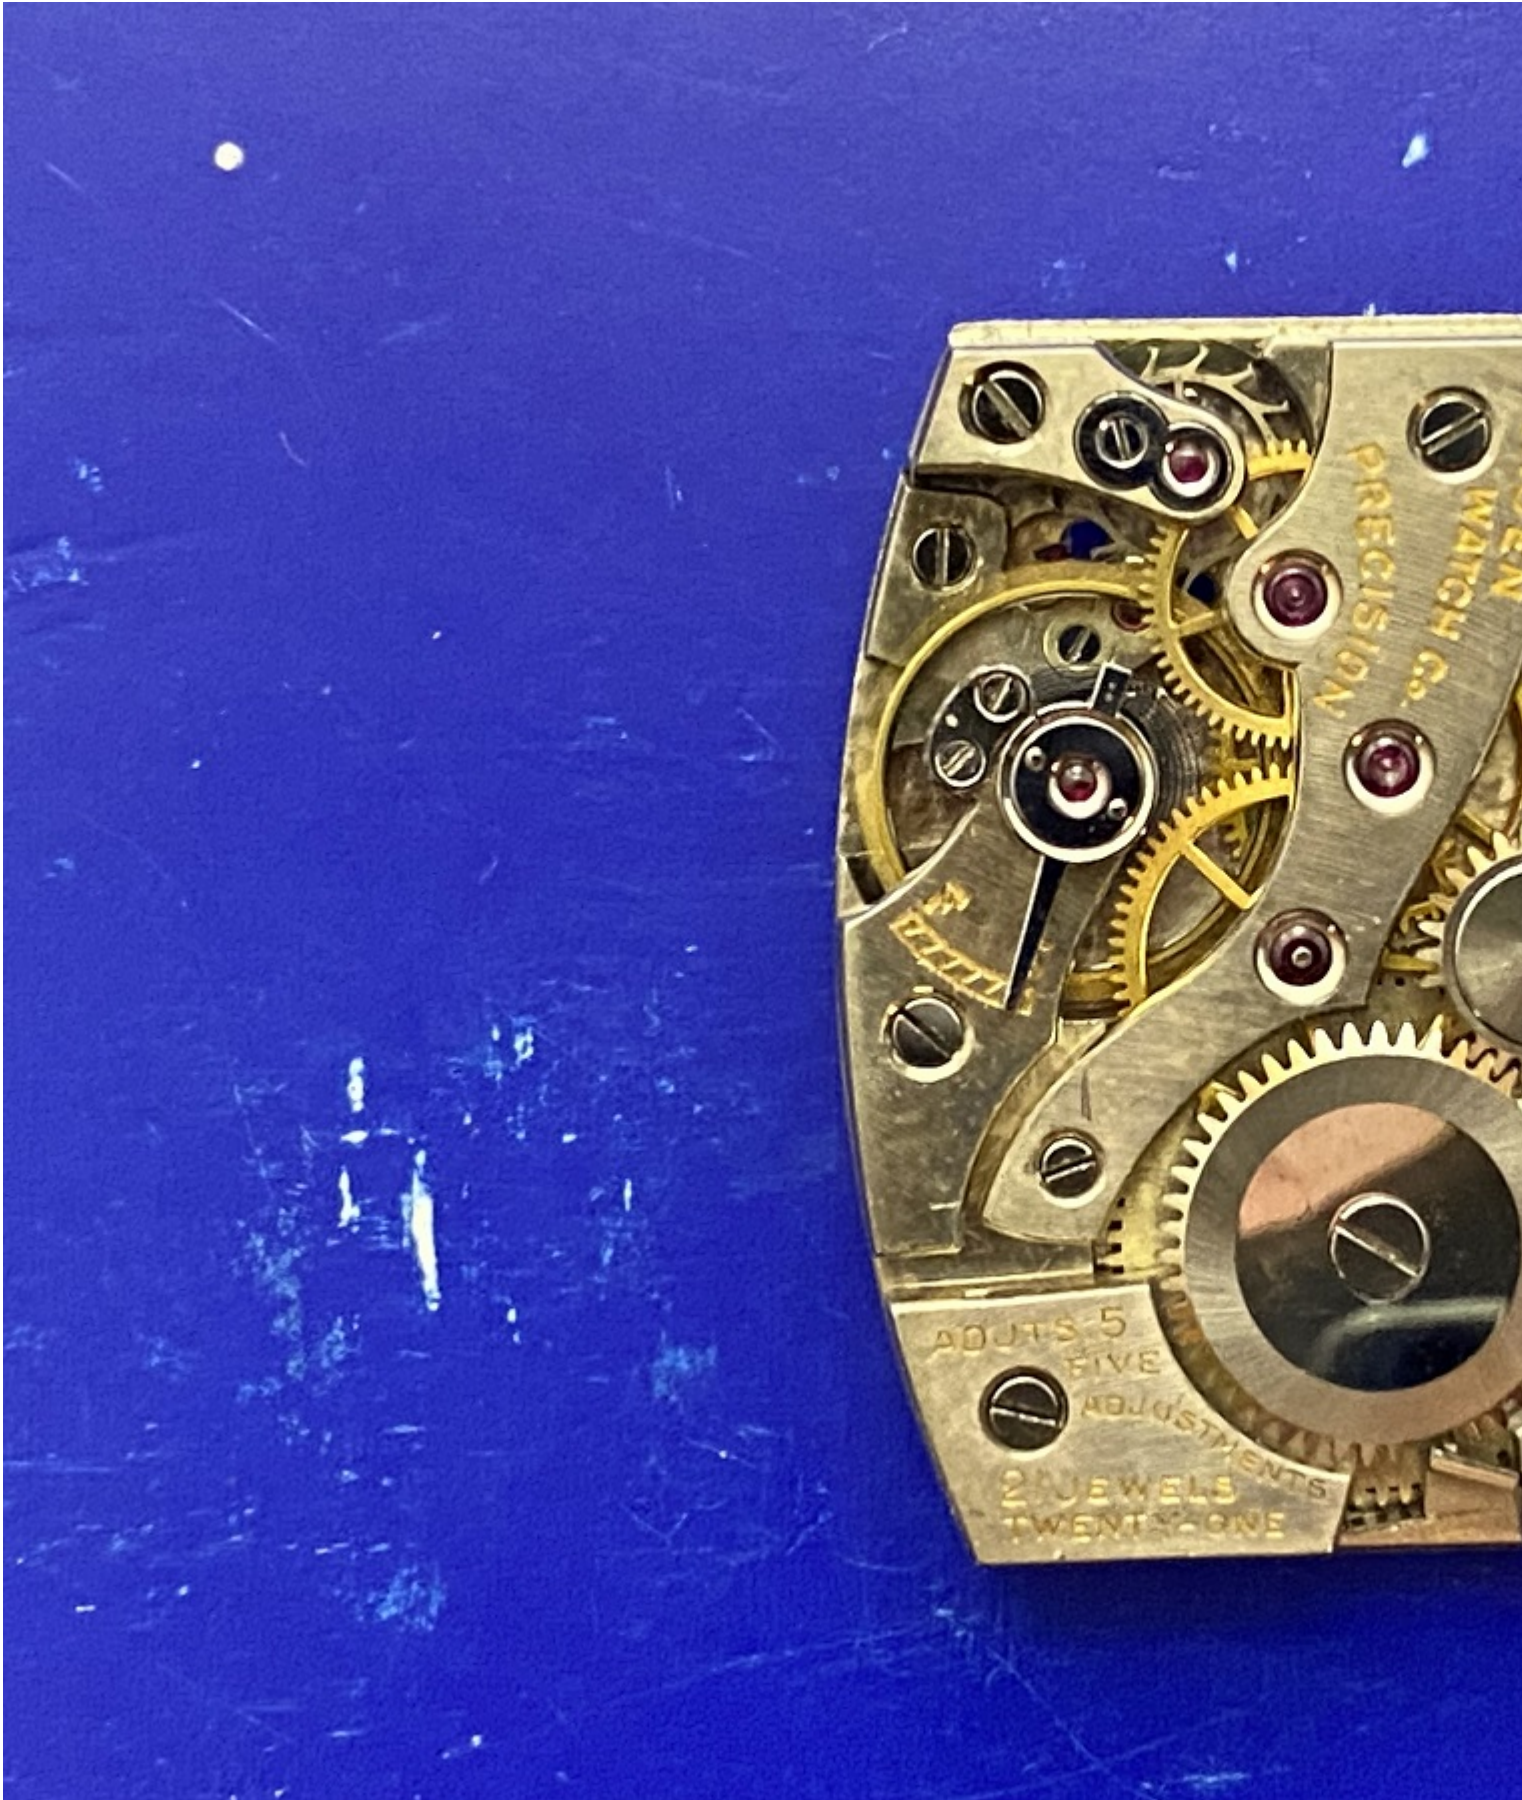

---

Subject: Caliber 3251

Posted by [JackW](#) on Sun, 23 Jan 2022 03:57:30 GMT

[View Forum Message](#) <> [Reply to Message](#)

---

Following the more recent posts to the caliber database...

Caliber: 3251 or 325-1 for the 21 jewel version; 325 for the 17 jewel version

Movement supplied by: Unknown

Size: 8-3/4 x 12 ligne

Jewel Markings: 21 Jewels

Adj Markings: 5 Adj

Config: tonneau

Dial feet: 11 & 5 positions

Example date: circa 1937

The cal 325 is 17 jewel version. The 3251 has in addition, a jeweled center wheel (2) and capped jewels on the the pallet (4).

Both versions have a capped escape wheel (4).

Shown here is the 21 jewel version:

\*just acquired this movement and was looking through the other posts. Did not see this model in the DB nor could I find a post that shows the top and bottom.

### File Attachments

---

1) [IMG\\_8120\\_sm.jpg](#), downloaded 1064 times

2) [IMG\\_8118\\_sm.jpg](#), downloaded 1101 times

3) [IMG\\_8155\\_sm.jpg](#), downloaded 1069 times