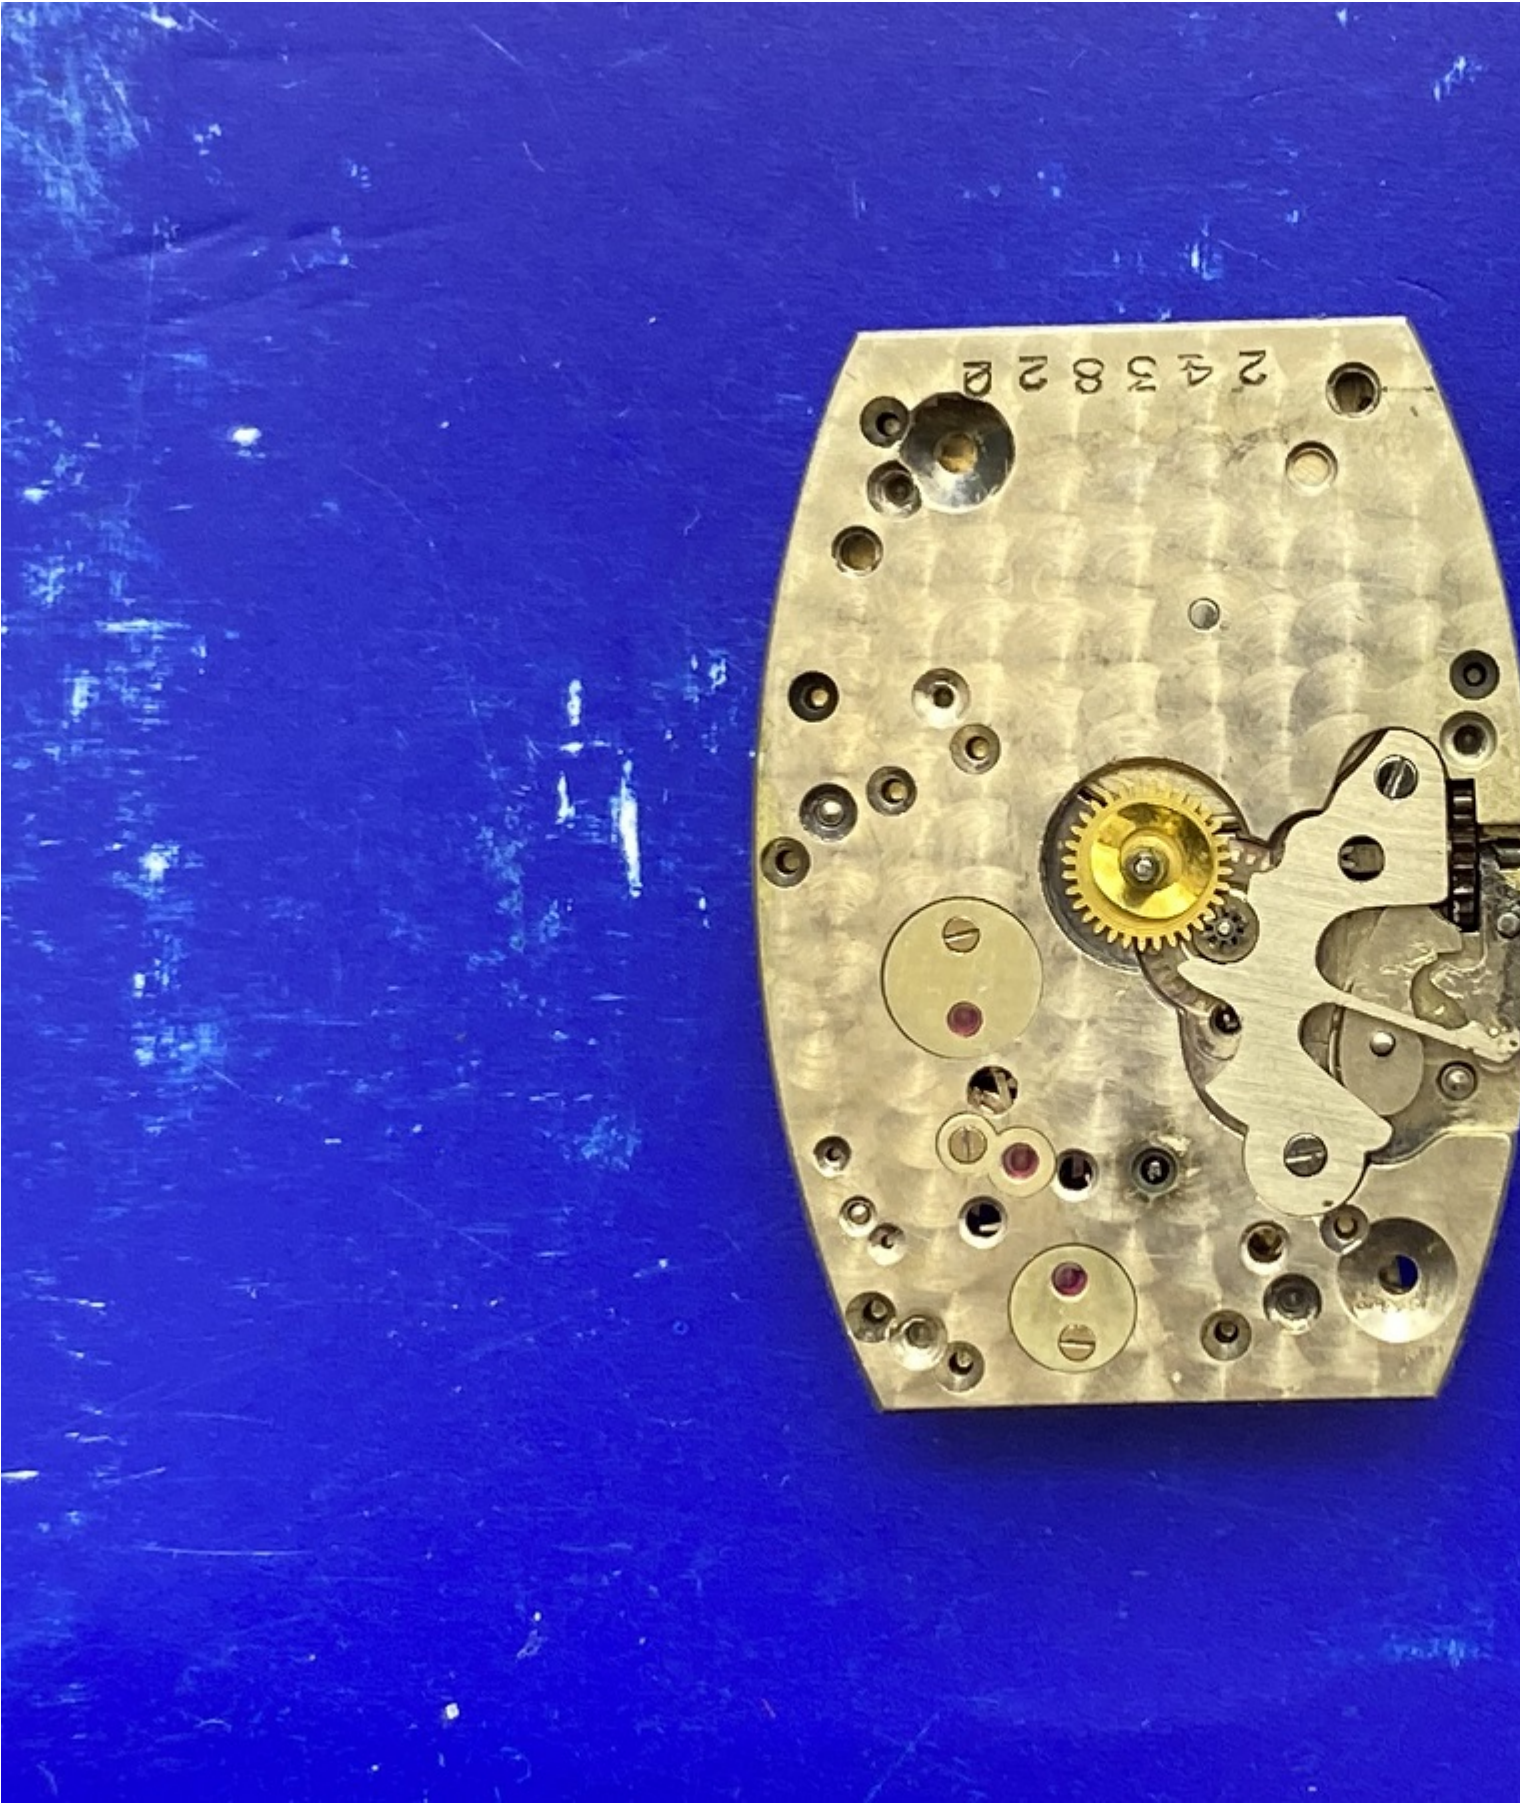

---

Subject: Caliber 3251

Posted by [JackW](#) on Sun, 23 Jan 2022 03:57:30 GMT

[View Forum Message](#) <> [Reply to Message](#)

---

Following the more recent posts to the caliber database...

Caliber: 3251 or 325-1 for the 21 jewel version; 325 for the 17 jewel version

Movement supplied by: Unknown

Size: 8-3/4 x 12 ligne

Jewel Markings: 21 Jewels

Adj Markings: 5 Adj

Config: tonneau

Dial feet: 11 & 5 positions

Example date: circa 1937

The cal 325 is 17 jewel version. The 3251 has in addition, a jeweled center wheel (2) and capped jewels on the the pallet (4).

Both versions have a capped escape wheel (4).

Shown here is the 21 jewel version:

\*just acquired this movement and was looking through the other posts. Did not see this model in the DB nor could I find a post that shows the top and bottom.

### File Attachments

---

1) [IMG\\_8120\\_sm.jpg](#), downloaded 1064 times

2) [IMG\\_8118\\_sm.jpg](#), downloaded 1101 times

3) [IMG\\_8155\\_sm.jpg](#), downloaded 1069 times