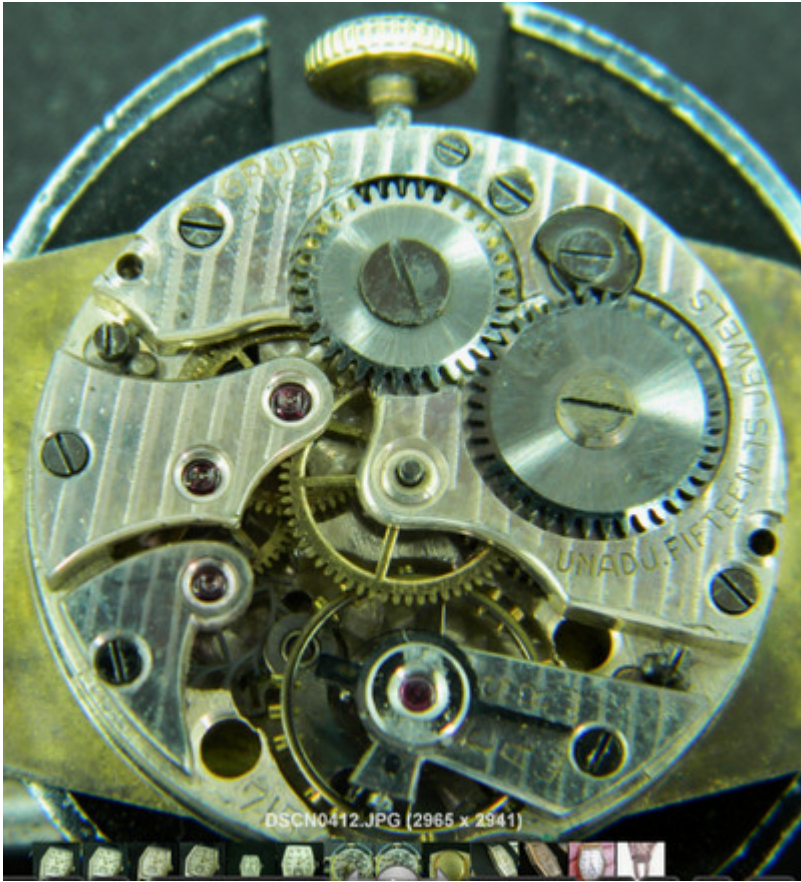

4) [Stadium 3jpg.jpg](#), downloaded 914 times