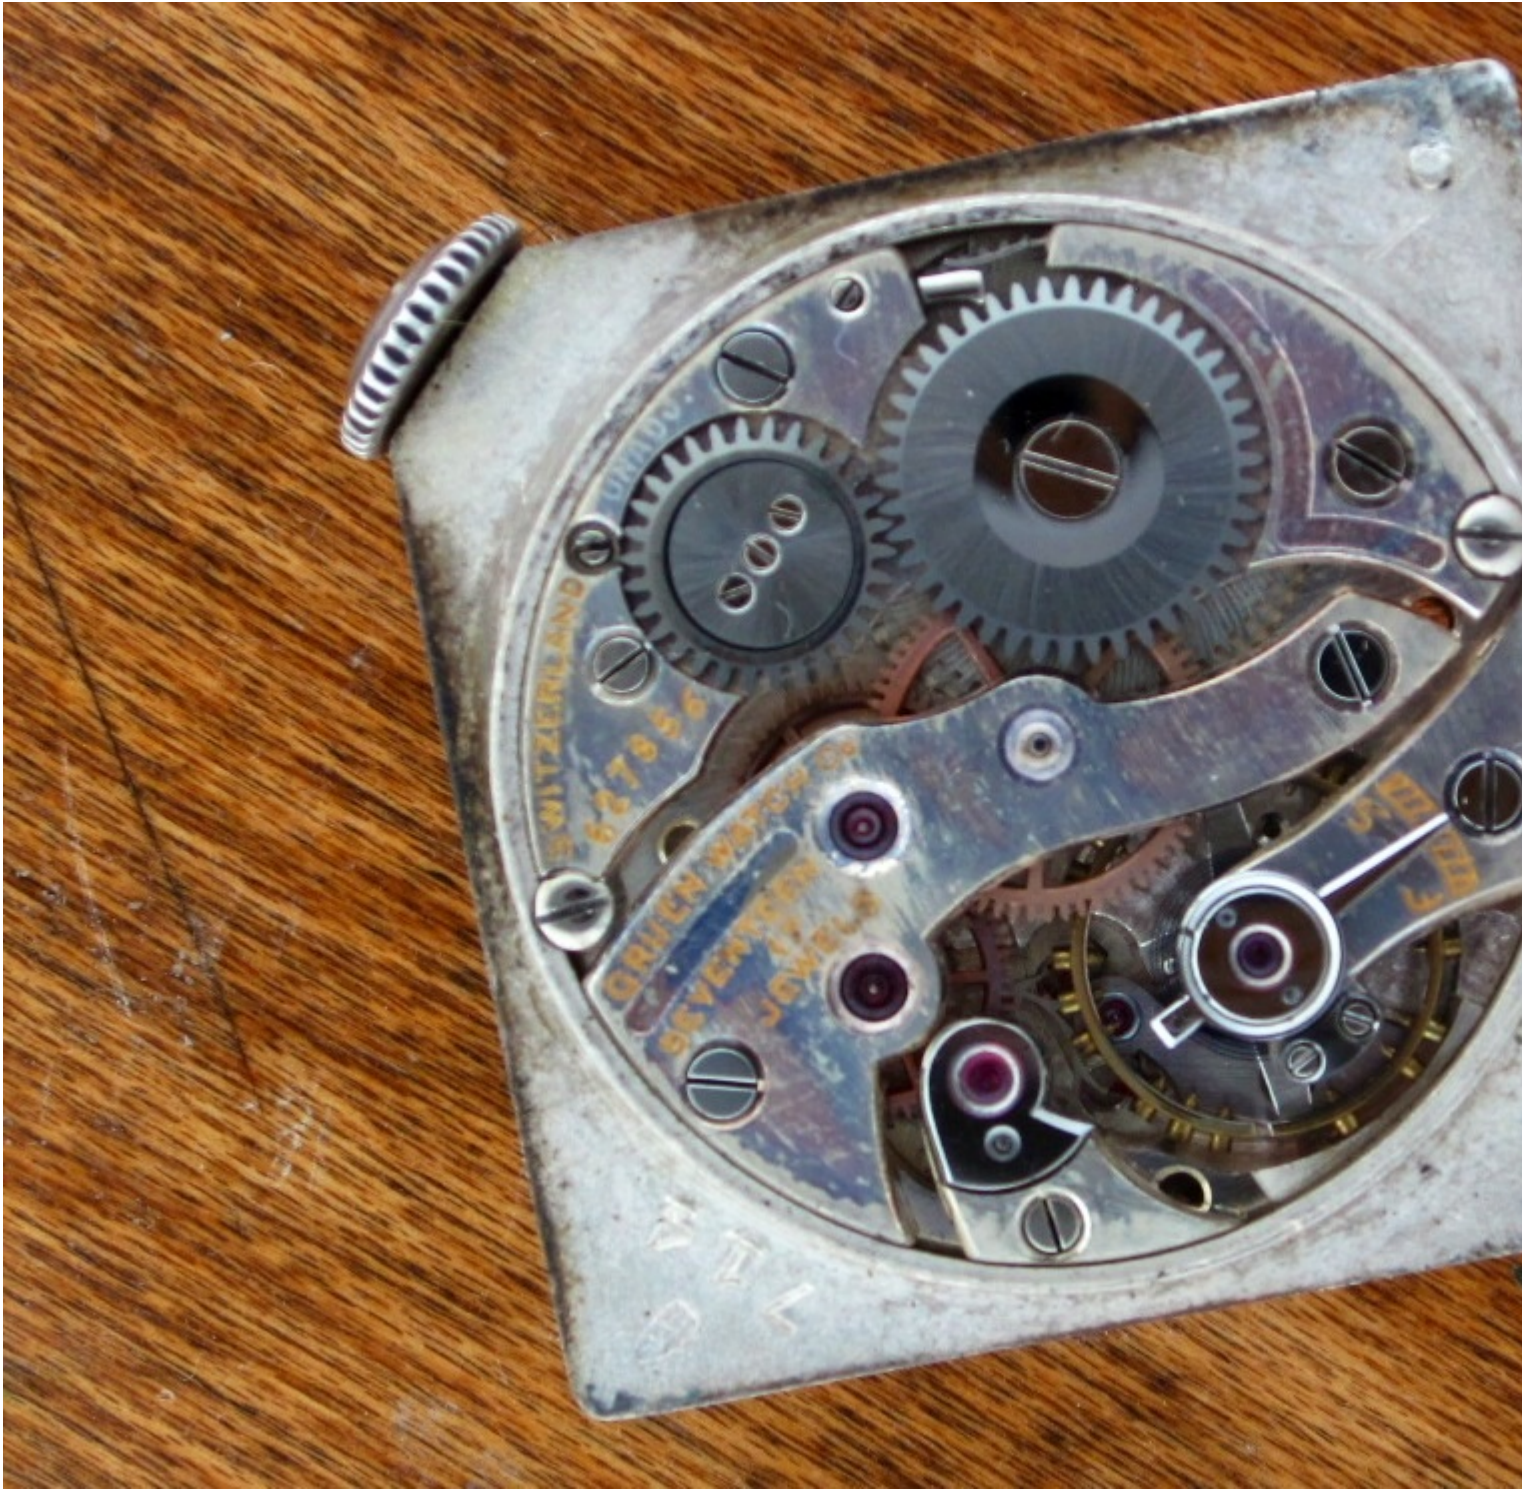

I'll work it into the proper format eventually. I date this one to 1931 or so, mainly due to the adjustment data being milled out on the 885 movement.

#### File Attachments

---

1) [image.jpg](#), downloaded 1238 times

2) [image.jpg](#), downloaded 1274 times

3) [image.jpg](#), downloaded 1313 times

4) [image.jpg](#), downloaded 1261 times

5) [image.jpg](#), downloaded 1252 times