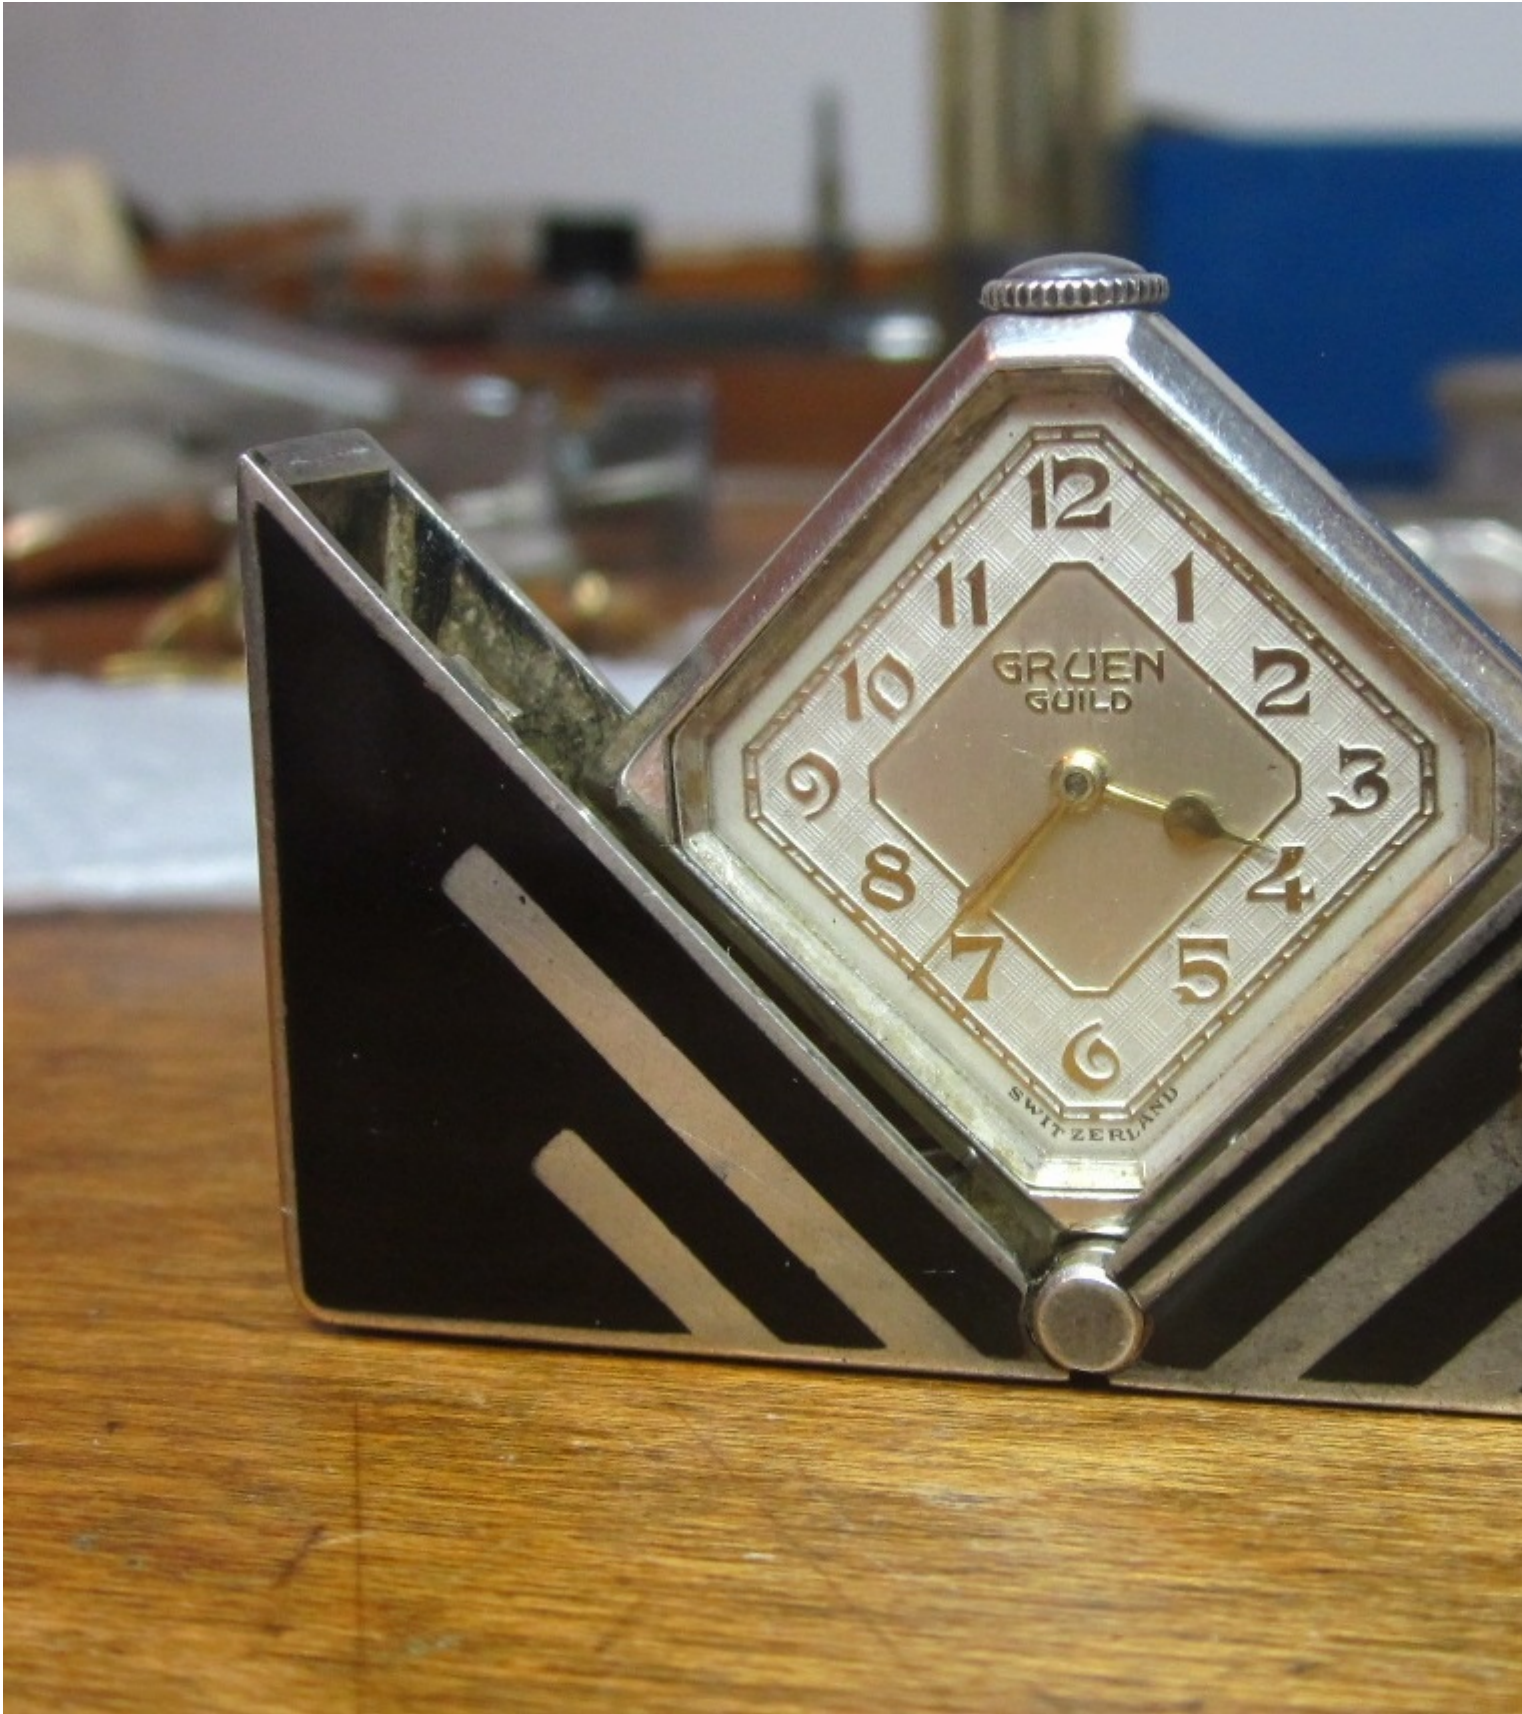

8) [image.jpg](#), downloaded 1258 times