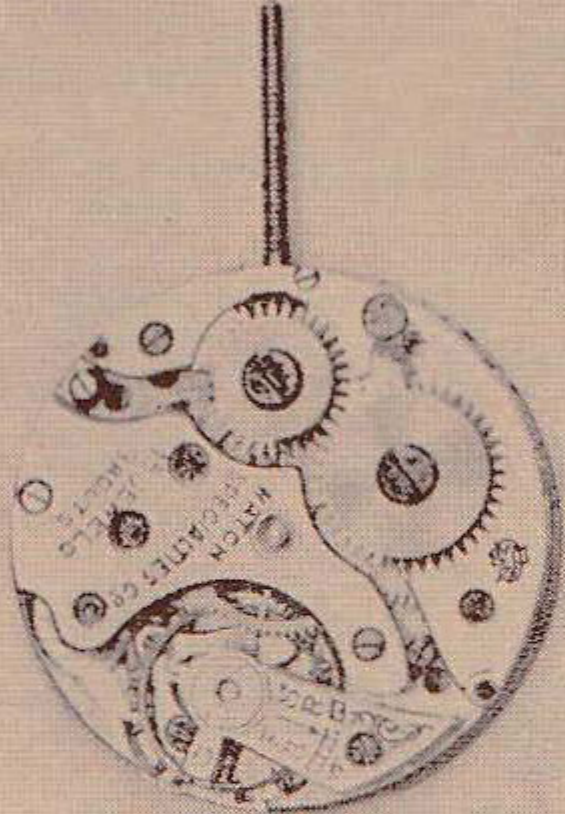


Subject: 816 (10 ½") Sweep Second Driving Wheel
Posted by [Macquid](#) on Thu, 26 May 2016 08:39:48 GMT
[View Forum Message](#) <> [Reply to Message](#)

Hi,

Anybody have a sweep second driving wheel for Cal. 816 (10 ½")that I could buy?

Thanks.

Friendly regards

P.S. Or a parts movement that includes the driving wheel?

File Attachments

1) [Gruen 806 - 807 - 808 - 809 - 816 sm part.jpg](#), downloaded
1348 times

3700

3707

3716