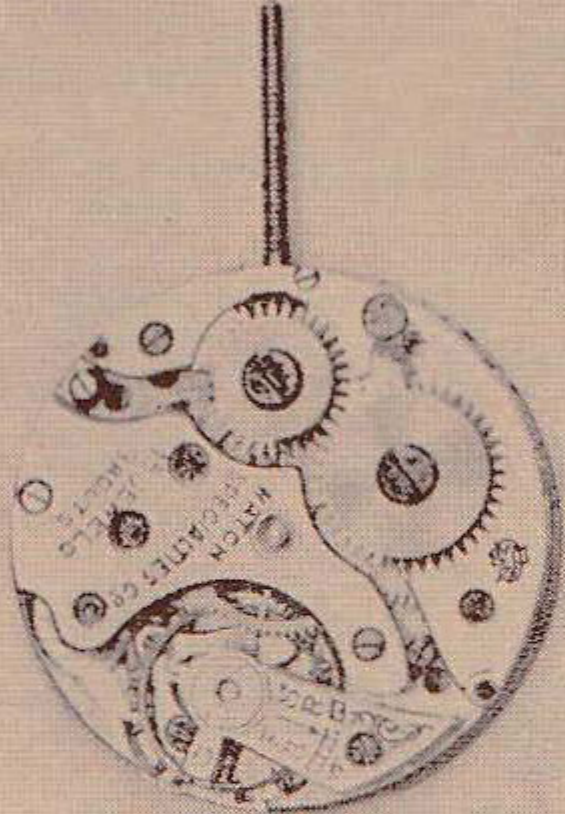


Subject: 816 (10 ½") Sweep Second Driving Wheel
Posted by [Macquid](#) on Thu, 26 May 2016 08:39:48 GMT
[View Forum Message](#) <> [Reply to Message](#)

Hi,

Anybody have a sweep second driving wheel for Cal. 816 (10 ½")that I could buy?

Thanks.

Friendly regards

P.S. Or a parts movement that includes the driving wheel?

File Attachments

1) [Gruen 806 - 807 - 808 - 809 - 816 sm part.jpg](#), downloaded
1345 times

3700

3707

3716