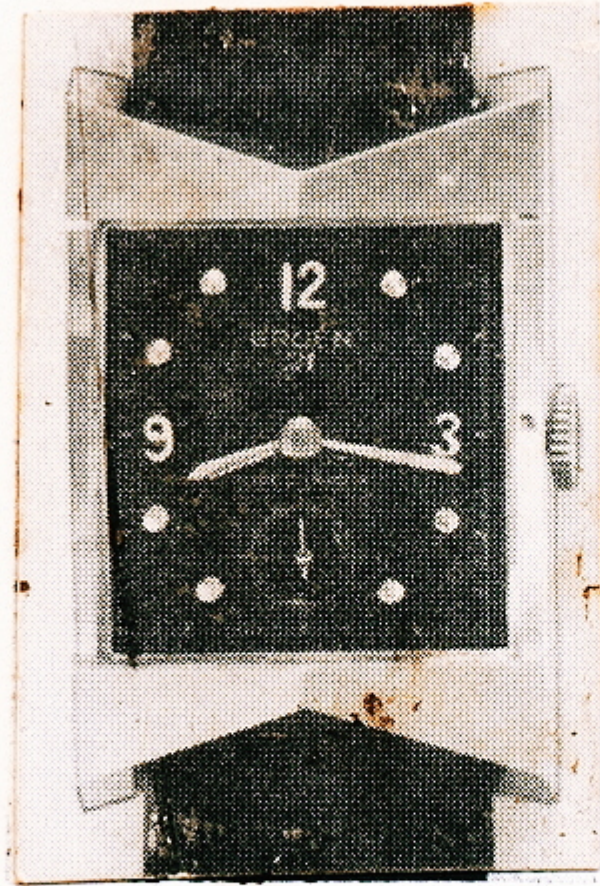

---

Subject: WANTED: Gruen 21J 335-740

Posted by [Cedricccheng](#) on Sun, 31 Mar 2019 19:18:14 GMT

[View Forum Message](#) <> [Reply to Message](#)

---

Looking for this specific Gruen model. 335-740. It's a 14k solid gold case with fancy lugs. 21 jewel model. Any leads for sale would be nice. If it also has a model name I'd like to know...

### File Attachments

---

1) [1970-01-01 08.00.00 7.jpg](#), downloaded 1218 times

Gruen Strap 714  
Calibre 3351  
14KYG

2) [Gruen-21-Precision-335-0740-1-300x300.jpg](#), downloaded 1297 times